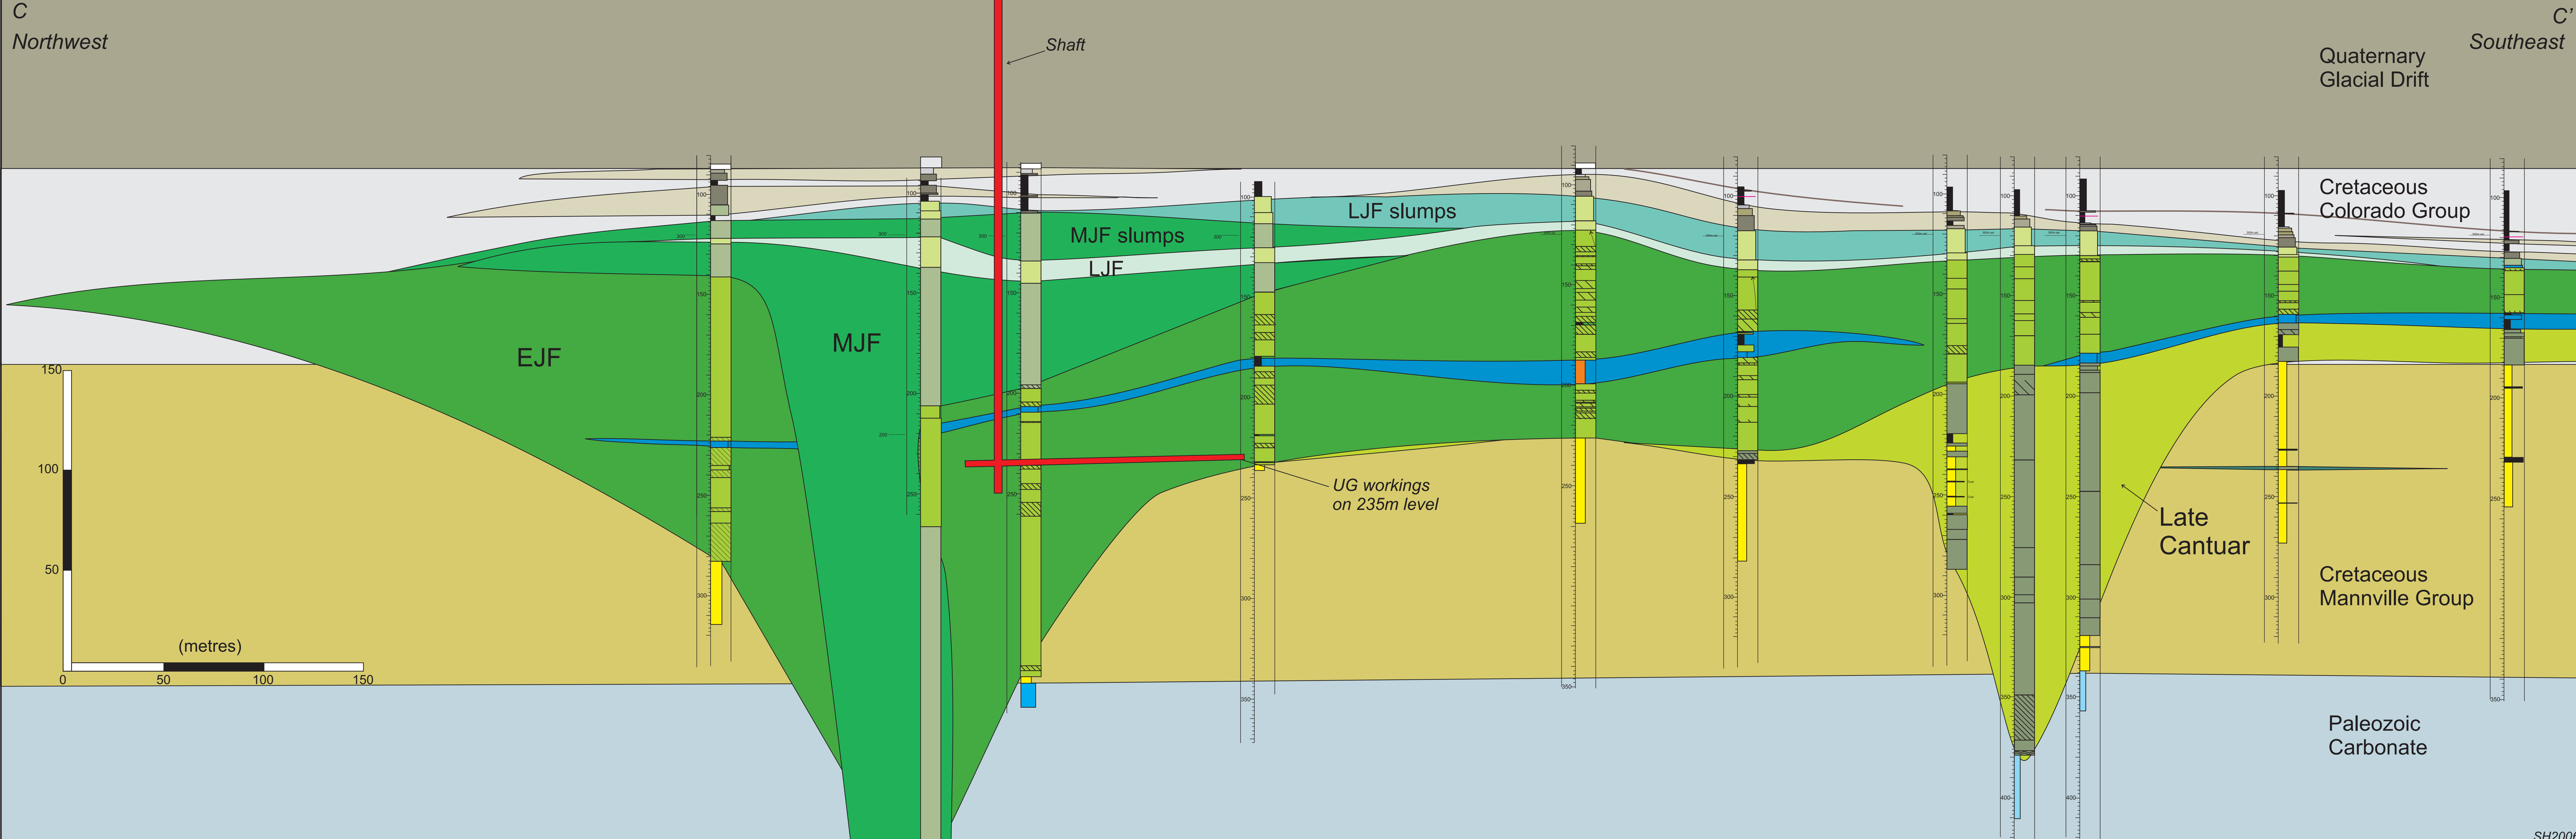

C
Northwest

C'
Southeast

- LEGEND**
- Kimberlitic SST Marker Bed
 - Kimberlite Breccia
 - Upper Kimberlitic SST/STST
 - Late Joli Fou Kimberlite Slump
 - Late Joli Fou Kimberlite
 - Mid-Joli Fou Kimberlite/slump
 - Resedimented Volcaniclastic Kimberlite
 - Early Joli Fou Kimberlite
 - Late-Cantuar Kimberlite
 - Cantuar Kimberlite (intra-sedimentary)

Notes:
Section covers a horizontal distance of 1,288 metres and a vertical depth of 424 metres.